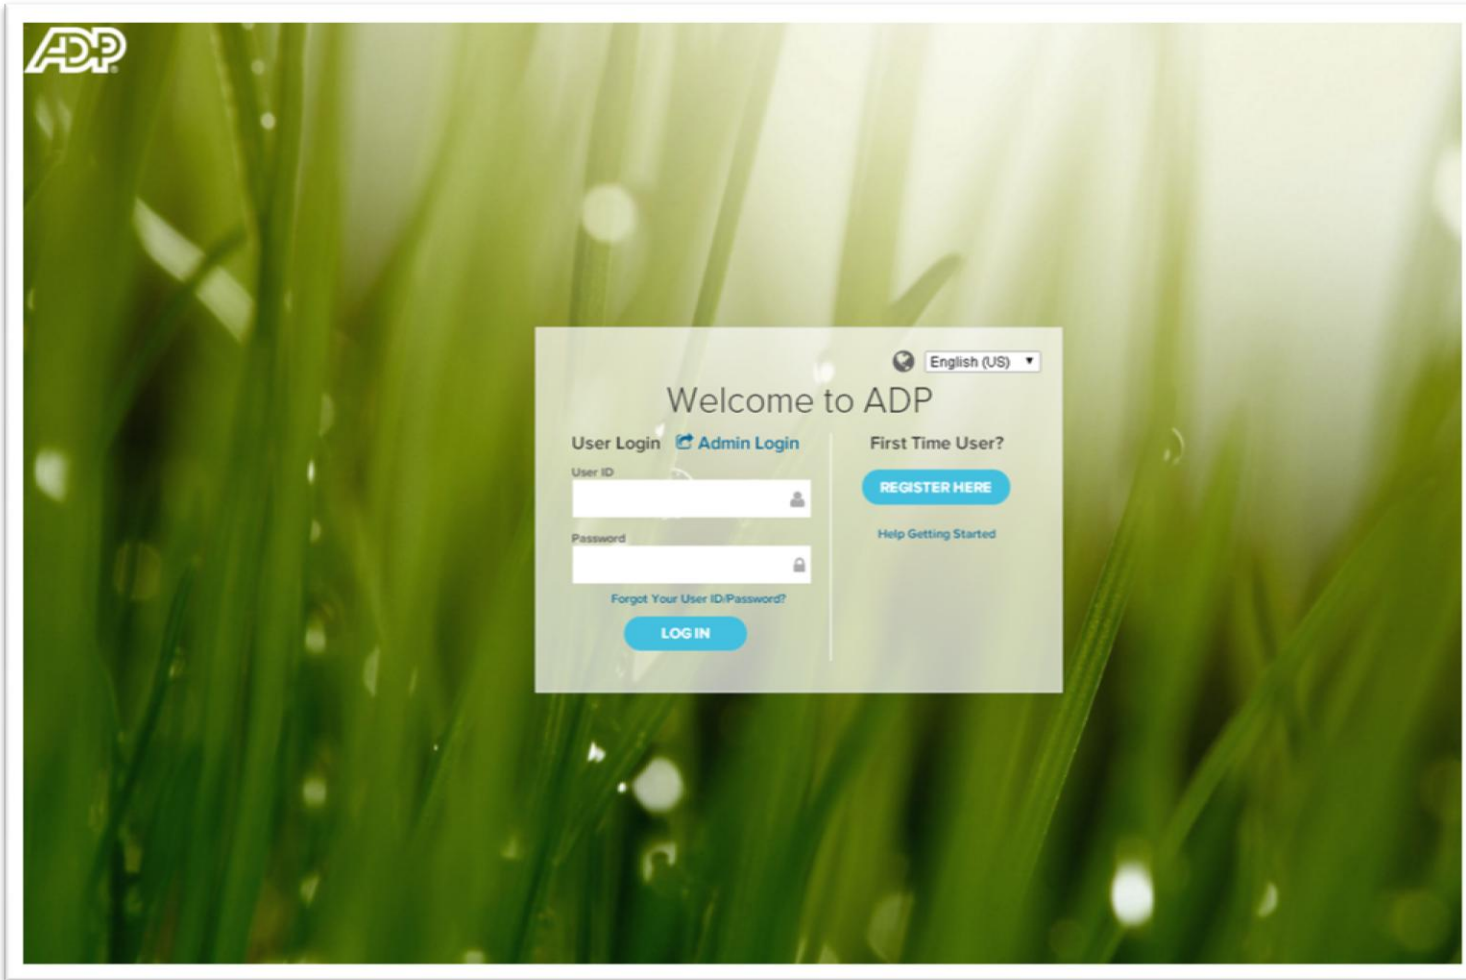

- Click on the link below to access ADP portal
- <https://workforcenow.adp.com/public/index.htm>

Type in the Registration code: **pcc150-ess**

Do you want to set up an account
with Park City Communities?

NO

YES

Click on "Yes"

Digium Switchvox
(860)293-0447 has left you a message 32 second(s) long

https://netsecure.adp.com/pages/sms/ess/v2/pub/ssr/theme.faces

Bookmarks Ana

Help us find you

First name*