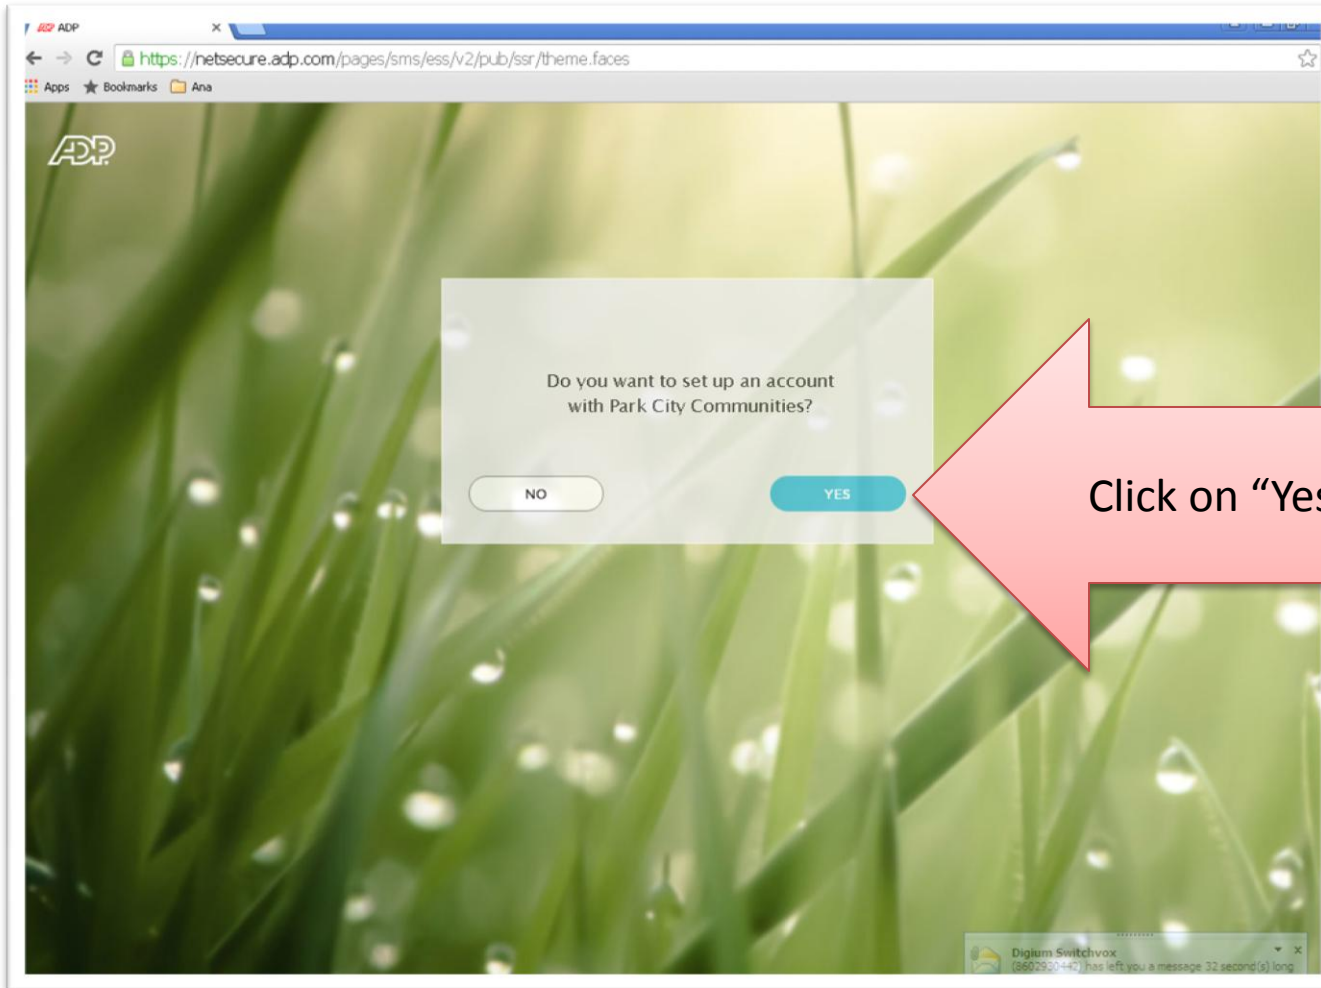

Do you want to set up an account
with Park City Communities?

NO

YES

Click on "Yes"

Digium Switchvox
(860)293-0447 has left you a message 32 second(s) long